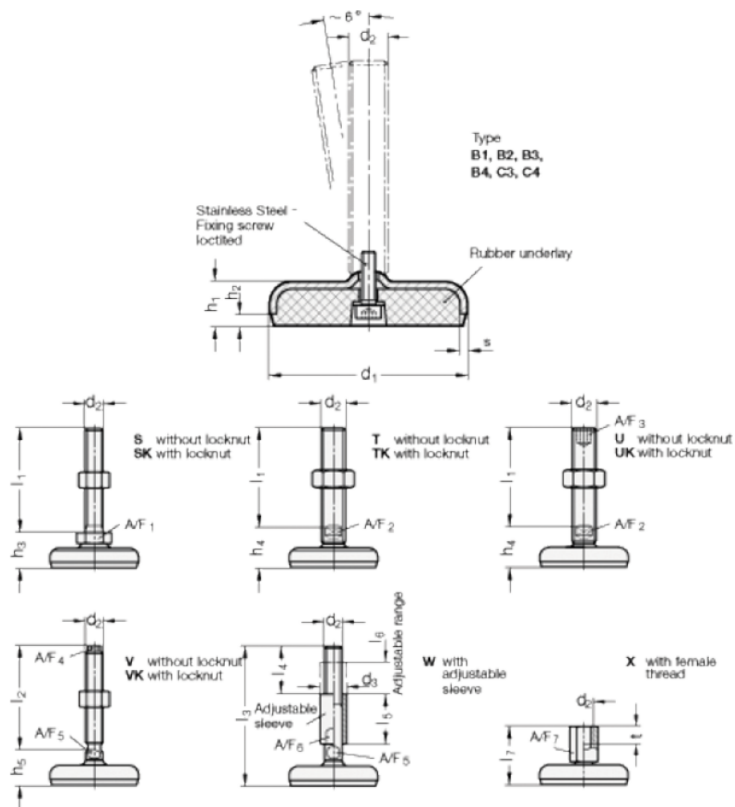

Article number: 203180M2060C4X

Description:

GN 31-80-M20-60-C4-X

Note:

X With female thread, External hexagon

## Measures

|           |      |
|-----------|------|
| A/F7      | = 27 |
| d1        | = 80 |
| d2        | = 20 |
| h1        | = 18 |
| h2        | = 5  |
| l7 +4.0/0 | = 60 |
| s         | = 3  |
| t         | = 20 |